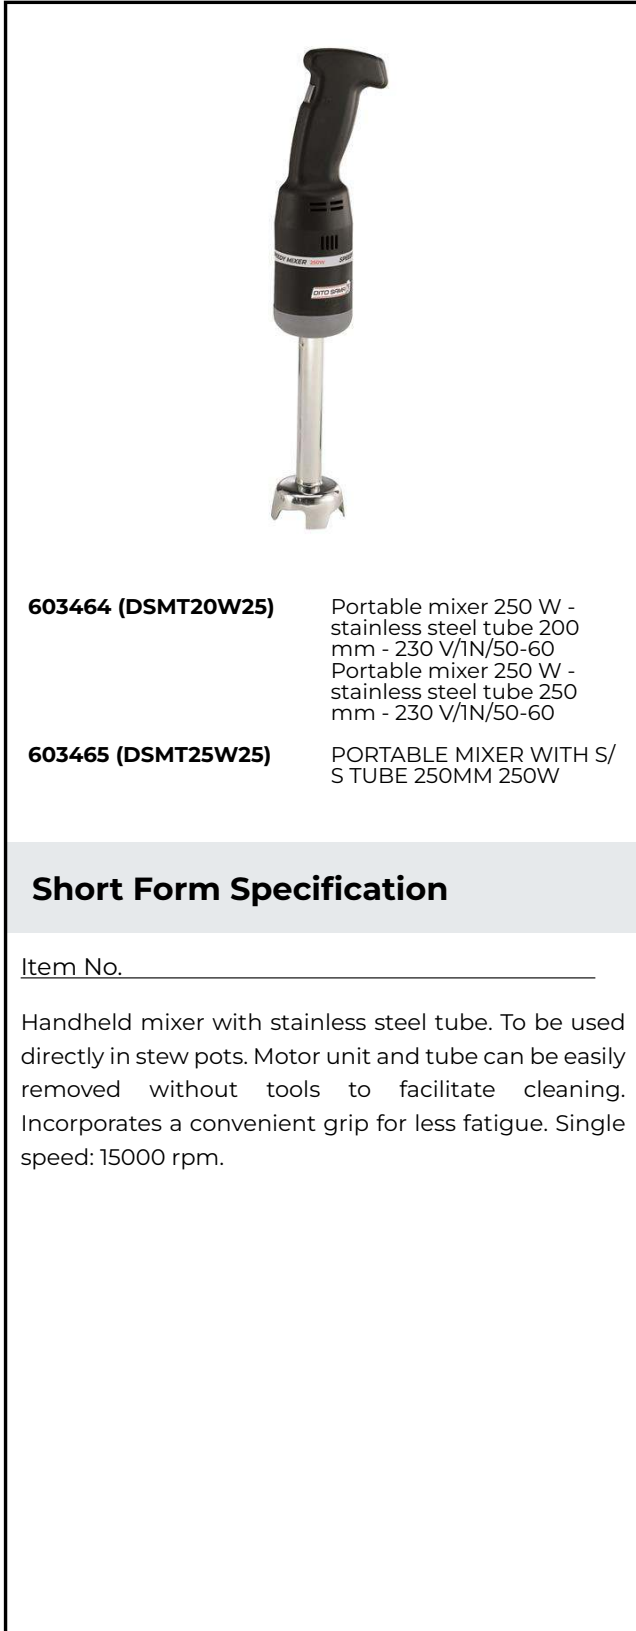

**Hand held Mixers**  
**Speedy Mixer portable mixer 250 W**  
**with Stainless Steel Tube**  
**(200-250mm)**

ITEM # \_\_\_\_\_

MODEL # \_\_\_\_\_

NAME # \_\_\_\_\_

SIS # \_\_\_\_\_

AIA # \_\_\_\_\_

**603464 (DSMT20W25)**

Portable mixer 250 W - stainless steel tube 200 mm - 230 V/1N/50-60  
 Portable mixer 250 W - stainless steel tube 250 mm - 230 V/1N/50-60

**603465 (DSMT25W25)**

PORTABLE MIXER WITH S/ S TUBE 250MM 250W

**Short Form Specification**

Item No. \_\_\_\_\_

Handheld mixer with stainless steel tube. To be used directly in stew pots. Motor unit and tube can be easily removed without tools to facilitate cleaning. Incorporates a convenient grip for less fatigue. Single speed: 15000 rpm.