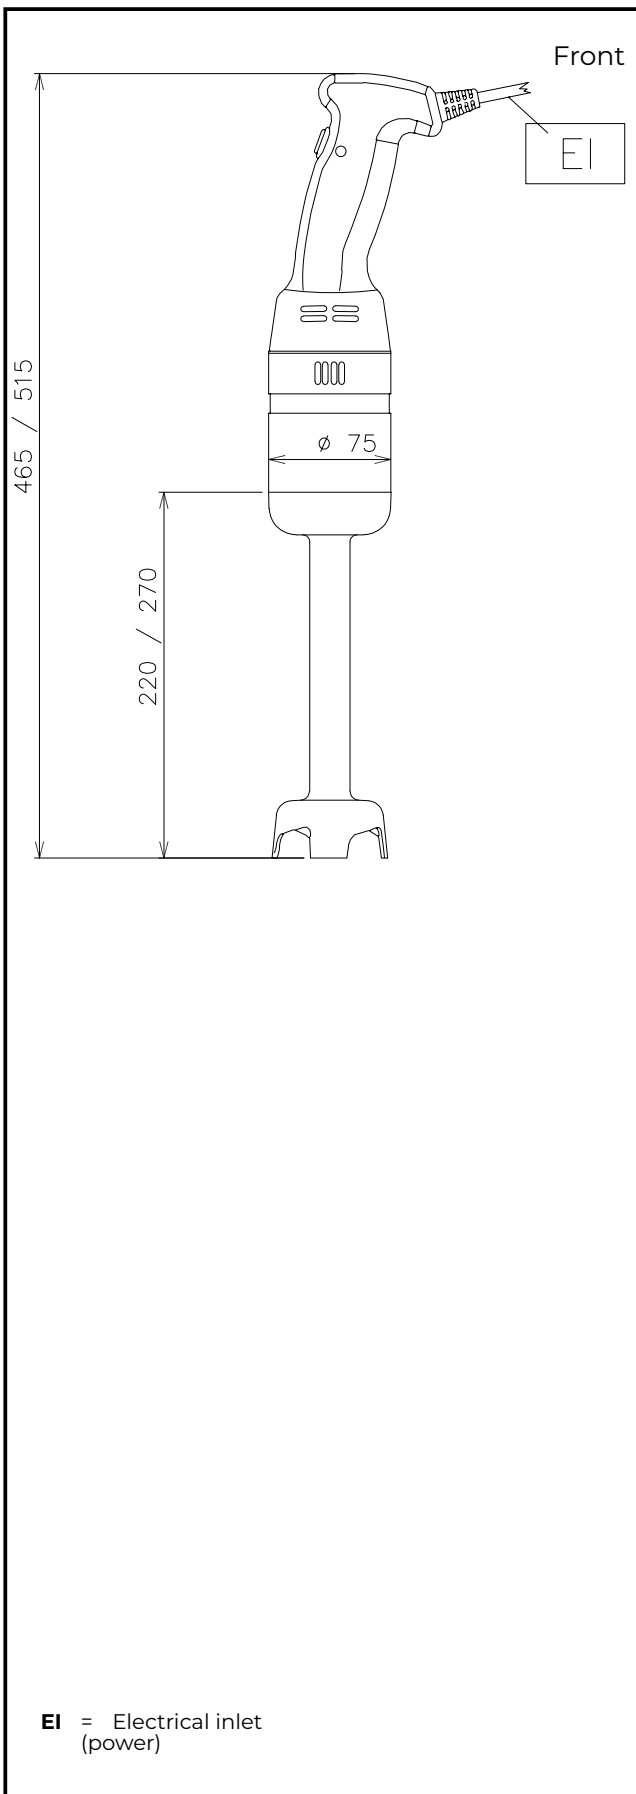

Hand held Mixers Speedy Mixer portable mixer 250 W with Stainless Steel Tube (200-250mm)

Electric

Supply voltage:	230 V/1N ph/50 Hz
Electrical power, max:	0.25 kW
Total Watts:	0.25 kW

Key Information:

External dimensions, Width:	110 mm
External dimensions, Depth:	75 mm
External dimensions, Height:	
603464 (DSMT20W25)	470 mm
603465 (DSMT25W25)	520 mm
Shipping weight:	2 kg

Hand held Mixers
Speedy Mixer portable mixer 250 W with Stainless Steel Tube
(200-250mm)
The company reserves the right to make modifications to the products
without prior notice. All information correct at time of printing.

2026.04.21